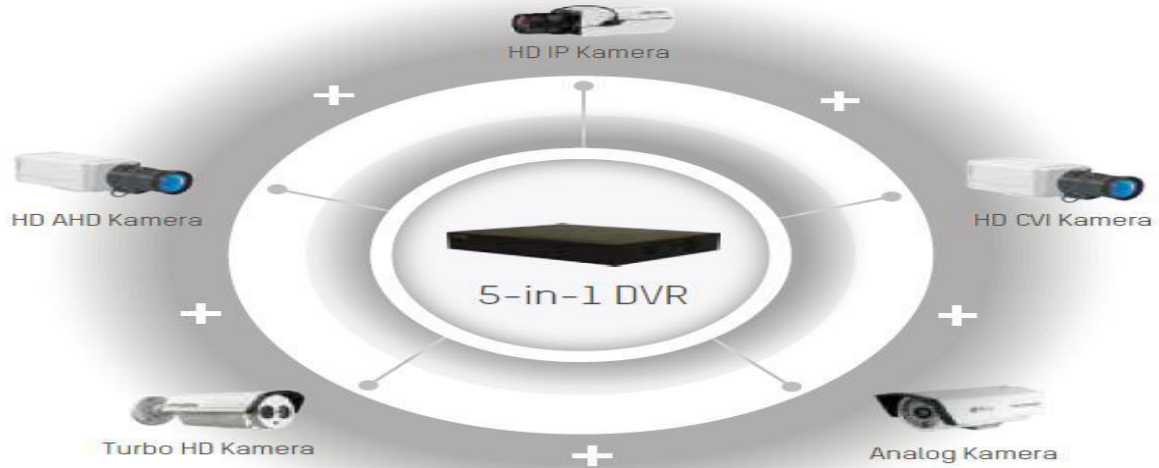

5-in-1 HİBRİT CİHAZLAR